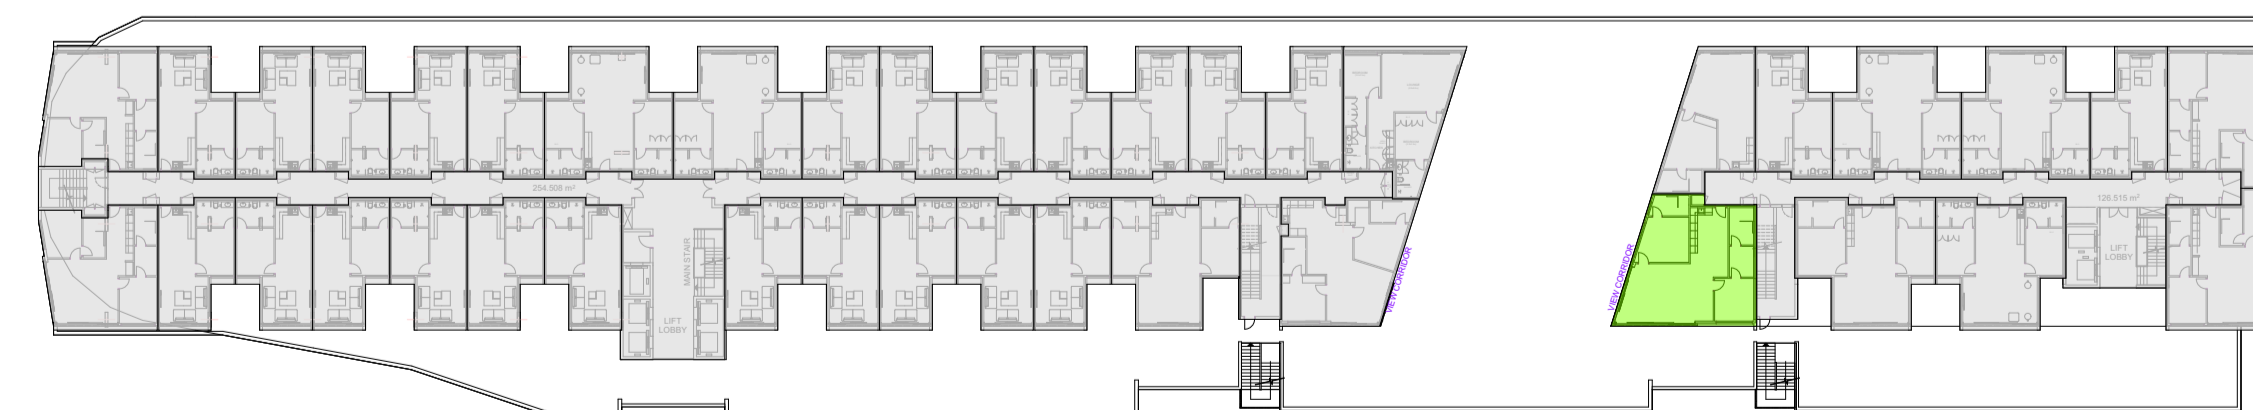

AREAS

UNIT AREA	99m ²
PARKING	1 Bay

HARBOUR

WEST WING
FLOORS 6TH TO 9TH

EAST WING
FLOORS 2ND TO 6TH

MOUNTAIN

TYPE H