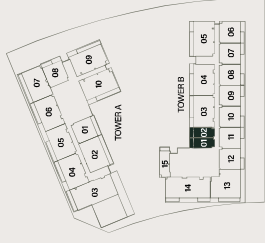

STUDIO TYPE B

1st Floor

2nd - 9th Floor

10th - 11th Floor

12th Floor

13th Floor

14th Floor

15th Floor

16th Floor

Internal Living Area : **349.29 sq. ft**

Outdoor Living Area : **70.07 sq. ft**

Total Living Area : **419.36 sq. ft**