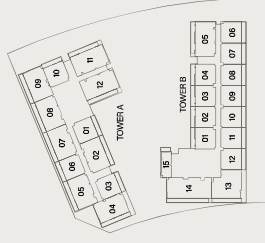

STUDIO TYPE B

1st Floor

2nd - 9th Floor

10th - 11th Floor

12th Floor

13th Floor

14th Floor

15th Floor

16th Floor

Internal Living Area : **349.29 sq. ft**

Outdoor Living Area : **70.07 sq. ft**

Total Living Area : **419.36 sq. ft**